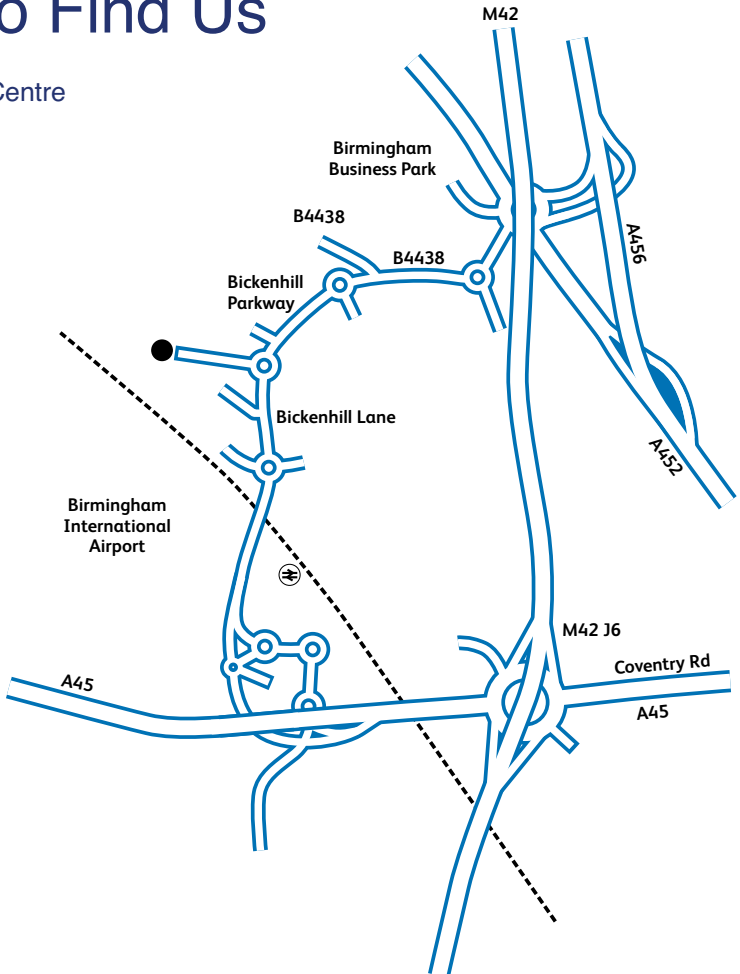

Vehicle Centre

How To Find Us

The Palletline Centre
Starley Way
Birmingham
B37 7HB

Tel: 0121 7828767 Fax: 0121 7828768

sales@stavehiclecentre.co.uk www.stavehiclecentre.co.uk